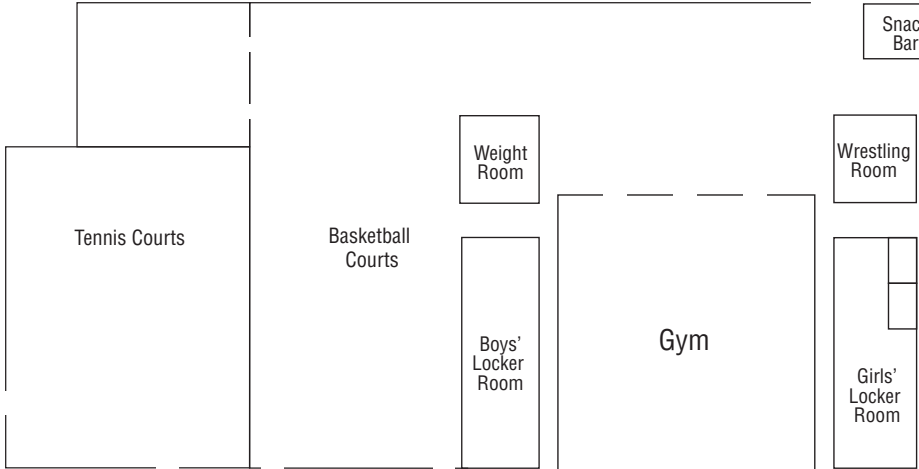

Lower Level: Field House / Snack Bar

Lower Level: Football / Track Stadium

Adolfo Camarillo High School

Santa Rosa Gate

Snack Bar

Lower Level: Baseball Fields and Additional Student Parking

Faculty Parking

Bus Barn

Faculty Parking

ASB / Activities

Faculty Parking

Quad

Faculty Parking

Stage

Career Center

Faculty Parking

Faculty Parking

Faculty Parking

Faculty Parking

Visitor Parking

Bicycles

Main Entrance

Faculty Parking

Mission Oaks Blvd.